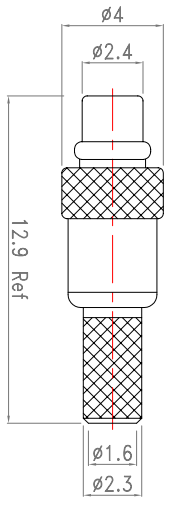

Revisions			
ISS	Symbol	Description	Date
B		CHE for New Drawing Frame & New PN System	2006/07/10

Recommended Cable Stripping Dim's

RoHS COMPLIANCE

4	Shrinking Tube	PE	None
4	Ferrule	Brass	Gold
3	Pin	Brass	30u" Gold
2	Insulator	PTFE	None
1	Body	Brass	Gold
ITEM	Description	Material	Finish

Scale	Abbr.	Date	Rev.
NTS	ST	2006/08/04	B

Drawn	Checked	Approved
<i>g. g</i>	<i>Mindy</i>	<i>g. gurn</i>
2006.08.04	2006.08.04	2006.08.04

Proprietary Note
 This document contains information proprietary to S-Comm, which is either copyrighted, or patent applied for, and / or protected by trade secret laws.
 This document or parts thereof, may not be used, disclosed or reproduced in any form by any method, or for any purpose, without the written permission of S-Comm, Taiwan.

Customer P/N: Nil

DWG.NO.
MM101A0G27-M-4

TITLE.
MMCX Straight Crimp Plug
for RG316 Cable

ISO 9001 Certified

S-Comm Enterprise Co., Ltd