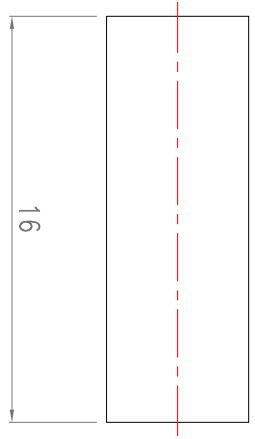

Revisions			
ISS	Symbol	Description	Date
B		CHE for New Drawing Frame & New PN System	2006/07/10

Recommended Cable Stripping Dim's

RoHS COMPLIANCE

4	Shrinking Tube	PE	None
4	Ferrule	Brass	Gold
3	Pin	Brass	30u" Gold
2	Insulator	PTFE	None
1	Body	Brass	Gold
ITEM	Description	Material	Finish