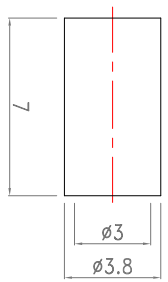

Revisions			
ISS	Symbol	Description	Date
B		CHE for New Drawing Frame & New PN System	2006/07/10

Recommended Cable Stripping Dim's

RoHS COMPLIANCE

4	Shrinking Tube	PE	None
4	Ferrule	Brass	Gold
3	Pin	Brass	30u" Gold
2	Insulator	PTFE	None
1	Body	Brass	Gold
ITEM	Description	Material	Finish