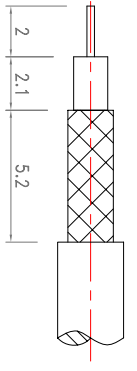

Revisions			
ISS	Symbol	Description	Date
B		CHE for New Drawing Frame & New PN System	2006/07/10

Recommended Cable Stripping Dim's

RoHS COMPLIANCE

4	Shrinking Tube	PE	None
4	Ferrule	Brass	Gold
3	Pin	Brass	30u" Gold
2	Insulator	PTFE	None
1	Body	Brass	Gold
ITEM	Description	Material	Finish

Scale	Abbr.	Date	Rev.
NTS	ST	2006/08/04	B

Drawn	Checked	Approved
<i>g. g</i>	<i>Mindy</i>	<i>g. gurn</i>
2006.08.04	2006.08.04	2006.08.04

Proprietary Note
 This document contains information proprietary to S-Comm, which is either copyrighted, or patent applied for, and / or protected by trade secret laws.
 This document or parts thereof, may not be used, disclosed or reproduced in any form by any method, or for any purpose, without the written permission of S-Comm, Taiwan.

Customer P/N: Nil

DWG.NO.
MM101A0G27-M-4

TITLE.
MMCX Straight Crimp Plug
for RG316 Cable

ISO 9001 Certified

S-Comm Enterprise Co., Ltd