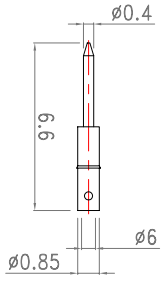

Revisions			
ISS	Symbol	Description	Date
B		CHE for New Drawing Frame & New PN System	2006/07/10

Recommended Cable Stripping Dim's

RoHS COMPLIANCE

4	Shrinking Tube	PE	None
4	Ferrule	Brass	Gold
3	Pin	Brass	30u" Gold
2	Insulator	PTFE	None
1	Body	Brass	Gold
ITEM	Description	Material	Finish

Customer P/N: Nil

DWG.NO.
MM101A0G27-M-4

TITLE.
MMCX Straight Crimp Plug
for RG316 Cable

ISO 9001 Certified

S-Comm Enterprise Co., Ltd