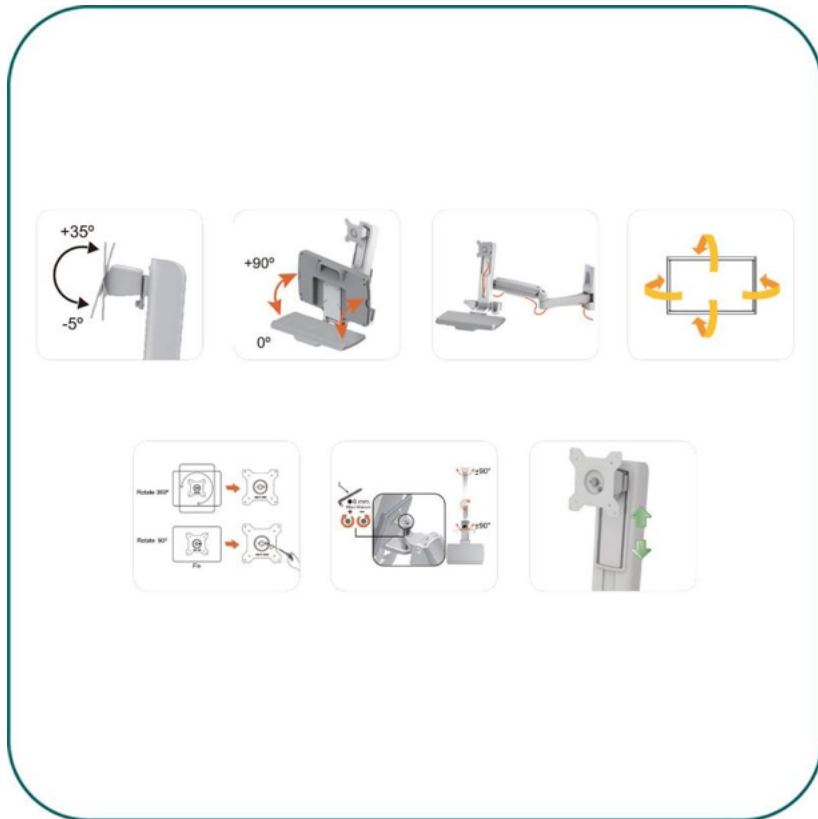

Workstation Combo System -Dual Monitor w/ 2 Pivot

WSR742

Aavara is proud to present the new release Workstation series. WSR742 is a Sit-Stand Workstation Combo System with dual monitors featuring height adjustment for Ergonomics. Larger angle of height adjustment makes your working space more flexible and agile.

WSR742 empowers productive and ergonomic working environment at comfortable position even without desk.

Features tilt $-5^{\circ} \sim +35^{\circ}$, swivel $\pm 90^{\circ}$, rotation 360° of the display and display height adjustment range up to 124mm /4.88".

[Workstation Main Page](#)

FEATURES

- EASY HEIGHT ADJUSTMENT FOR ERGONOMICS
- Sit-Stand Workstation Combo System with Dual Monitor
- Designed for LED/LCD display 15-24 inch with VESA 100x100mm
- Display Height Adjust range 124mm/ 4.88"
- Display Tilt Angle $-5^{\circ} \sim +35^{\circ}$ degree for ideal viewing angle
- Pivot Rotation: 360°
- Smart Cable Management System to align messy cables in order
- ExperTorque™ design for easy adjustment hinged by display weight
- Equipped with foldable Keyboard tray solution to save max. space

SPECS.

- Flat Panel Size: 15"-24" / 38-61cm
- Display Loading Capacity: 8kg/ 17.6lbs
- Keyboard Loading Capacity: 2.5kg/ 5.5lbs
- Display Tilt Angle: $-5^{\circ} \sim +35^{\circ}$
- Display Swivel: $\pm 90^{\circ}$
- Pivot Rotation: 360°
- Keyboard Tilt: $0 \sim 90^{\circ}$
- Keyboard tray working space: 449 x 207 mm /17.68" X 8.15"
- Smart Cable Management: Yes
- VESA Mounting: 100x100 mm/ 75x75 mm
- Display Height Adjustment: 124mm/ 4.88"
- Screw Type: M4
- Material: Steel/ Aluminum Alloy/Plastic