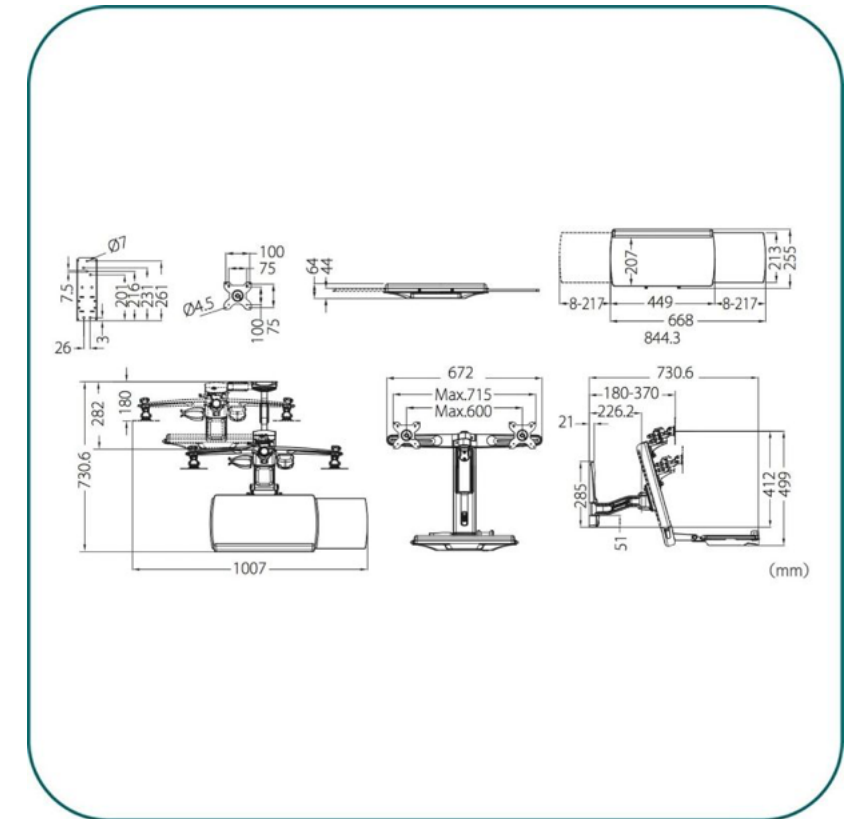

Workstation Combo System -Dual Monitor w/ 2 Pivot

WSR742

Aavara is proud to present the new release Workstation series. WSR742 is a Sit-Stand Workstation Combo System with dual monitors featuring height adjustment for Ergonomics. Larger angle of height adjustment makes your working space more flexible and agile.

WSR742 empowers productive and ergonomic working environment at comfortable position even without desk.

Features tilt $-5^{\circ} \sim +35^{\circ}$, swivel $\pm 90^{\circ}$, rotation 360° of the display and display height adjustment range up to 124mm /4.88".

[Workstation Main Page](#)

FEATURES

- EASY HEIGHT ADJUSTMENT FOR ERGONOMICS
- Sit-Stand Workstation Combo System with Dual Monitor
- Designed for LED/LCD display 15-24 inch with VESA 100x100mm
- Display Height Adjust range 124mm/ 4.88"
- Display Tilt Angle $-5^{\circ} \sim +35^{\circ}$ degree for ideal viewing angle
- Pivot Rotation: 360°
- Smart Cable Management System to align messy cables in order
- ExperTorque™ design for easy adjustment hinged by display weight
- Equipped with foldable Keyboard tray solution to save max. space

SPECS.

- Flat Panel Size: 15"-24" / 38-61cm
- Display Loading Capacity: 8kg/ 17.6lbs
- Keyboard Loading Capacity: 2.5kg/ 5.5lbs
- Display Tilt Angle: $-5^{\circ} \sim +35^{\circ}$
- Display Swivel: $\pm 90^{\circ}$
- Pivot Rotation: 360°
- Keyboard Tilt: $0 \sim 90^{\circ}$
- Keyboard tray working space: 449 x 207 mm /17.68" X 8.15"
- Smart Cable Management: Yes
- VESA Mounting: 100x100 mm/ 75x75 mm
- Display Height Adjustment: 124mm/ 4.88"
- Screw Type: M4
- Material: Steel/ Aluminum Alloy/Plastic