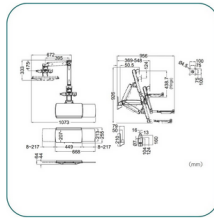

Workstation Main Page