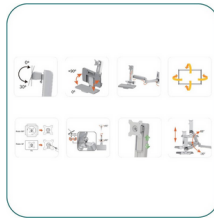

Workstation Main Page