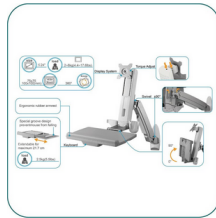

Workstation Main Page