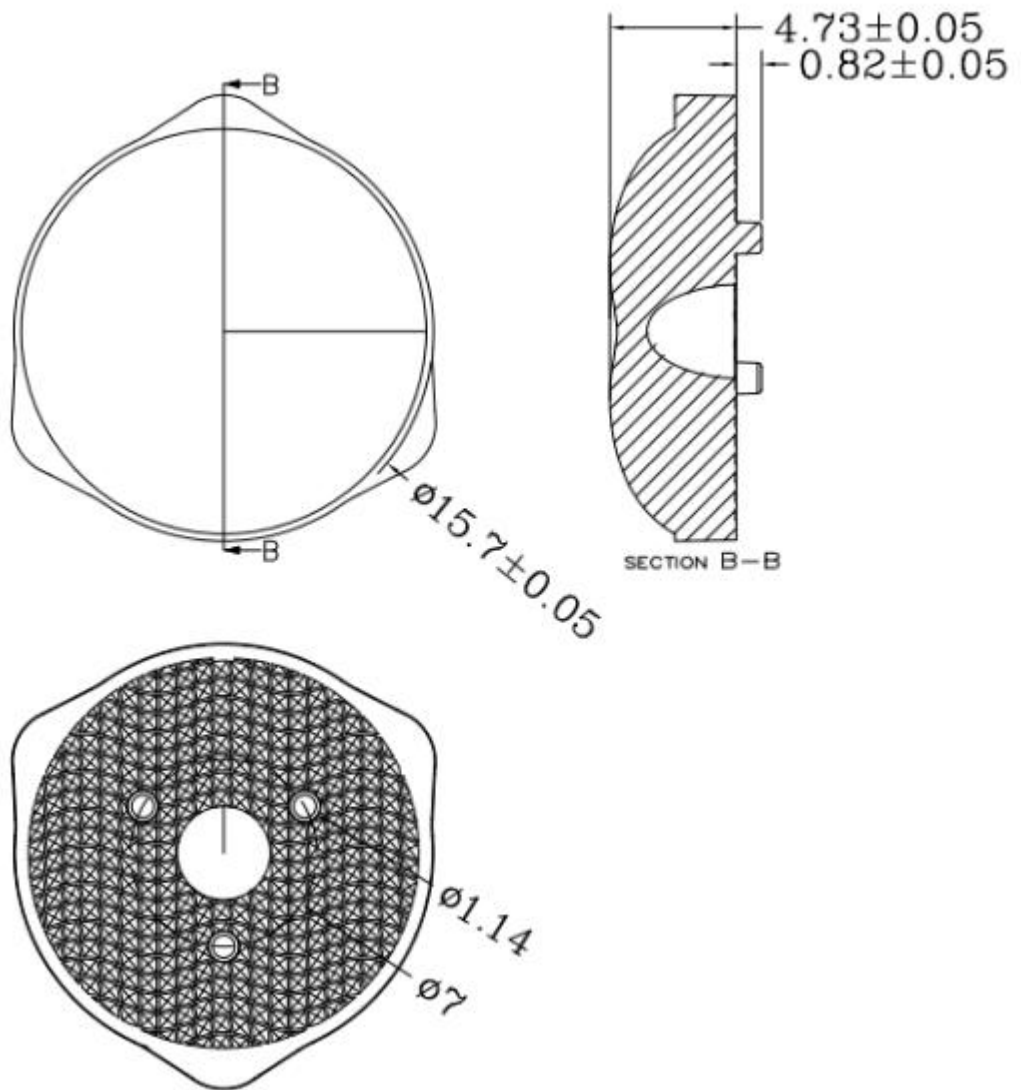

SPECIFICATION

Item No	Picture	Size	Matched LED	Lighting Application
LENS-BG-01-BL-168-157555		Diameter: $\Phi 15.7\text{mm}$ Height: 5.55mm FWHM: 158.4°	3030	Backlight

Drawing

Optical test report

平均光束角(50%): 158.4°

— C0-C180 — C90-C270 G71

配光曲线

July 4, 2016