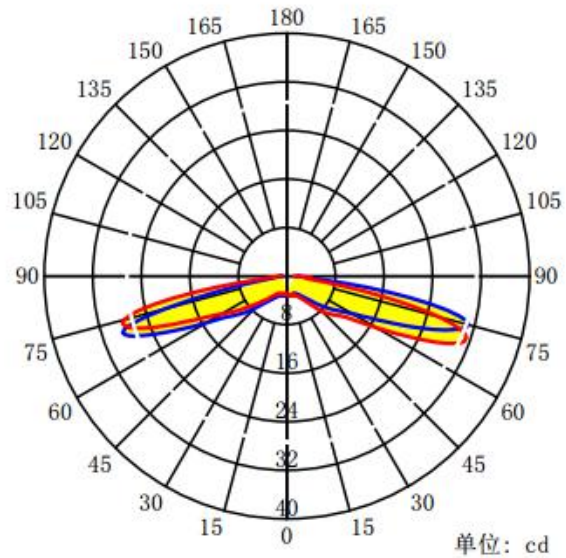

SPECIFICATION

Item No	Picture	Size	Matched LED	Lighting Application
LENS-BG-01-BL-168-157555		Diameter: $\Phi 15.7\text{mm}$ Height: 5.55mm FWHM: 158.4°	3030	Backlight

Drawing

Optical test report

平均光束角(50%): 158.4°