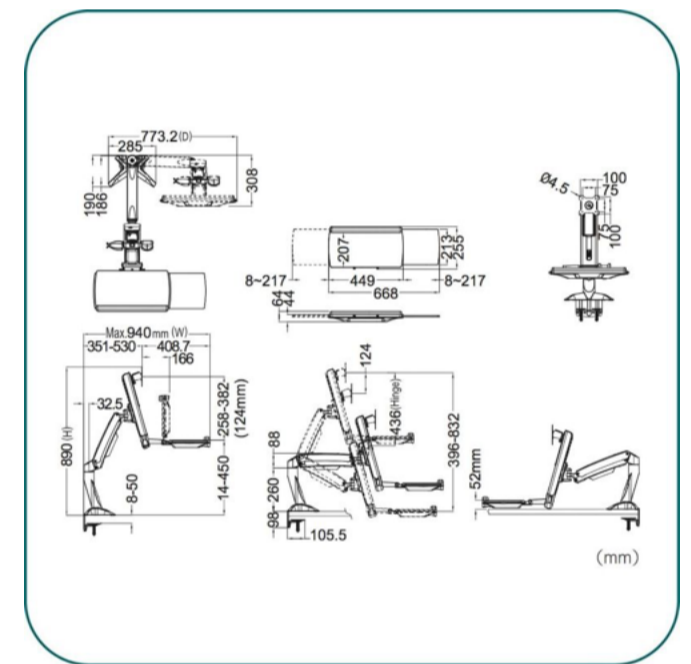

Free Style Workstation Combo System -Clamp base with 3 Pivots

WS210

Aavara is proud to present the new release Workstation series. WS210 is a Sit-Stand Workstation Combo Clamped System with 3 Pivots featuring free style height adjustment for Ergonomics. Larger angle of height adjustment makes your working space more flexible and agile.

WS210 empowers productive and ergonomic working environment at comfortable position even without desk.

Features tilt $-5^{\circ} \sim +35^{\circ}$, swivel $\pm 90^{\circ}$, rotation 360° of the display and height adjustment range up to 436mm/ 17.27"

[Workstation Main Page](#)

FEATURES

- FREE STYLE HEIGHT ADJUSTMENT FOR ERGONOMICS
- Sit-Stand Workstation Combo Clamped System with 3 Pivots
- Designed for LED/LCD display 15-24 inch with VESA 100x100mm
- Height Adjust range 124mm/ 4.88"
- Tilt Angle $5^{\circ} \sim +35^{\circ}$ degree for ideal viewing angle
- Pivot Rotation: 360°
- Smart Cable Management System to align messy cables in order
- ExperTorque™ design for easy adjustment hinged by display weight
- Equipped with foldable Keyboard tray solution to save max. space

SPECS.

- Flat Panel Size: 15"-24"/ 38-61cm
- Display Loading Capacity: 8kg/ 17.6lbs
- Keyboard Loading Capacity: 2.5kg/ 5.5lbs
- Display Tilt Angle: $-5^{\circ} \sim +35^{\circ}$
- Display Swivel: $\pm 90^{\circ}$
- Pivot Rotation: 360°
- Keyboard Tilt: $0 \sim 90^{\circ}$
- Smart Cable Management: Yes
- VESA Mounting: 100x100 mm/ 75x75 mm
- Display Height Adjustment: 124mm/ 4.88"
- Arm/Keyboard Tray Height Adjustment: 436mm/ 17.27"
- Screw Type: M4
- Material: Alumimum Alloy/Plastic