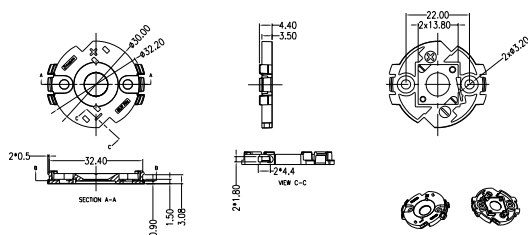

Dimensions

Part Number	Diameter	Height
LL01CR-CHQxxL02	Ø35	10.5

*All dimensions are in millimeters.

Packaging Details (SPQ)

Accessories

- Available with Connector
LL01A00CSLB2 / LL01A00CWIB2 / LL01A00CJOB2
- Available with Solder-Free Connector
LL01A00CWFB2 / LL01A00CXTB2
LL01A00CWGB2 / LL01A00CXPB2

Mechanical Specification

*All dimensions are in millimeters.

Lens Dimension

LL01CR-CHQ××L02

Solder-Free Connector Dimension

LL01A00CWFB2 (Material: PBT 4815)
LL01A00CXTB2 (Material: CCP PBT 5815F-200)

Assembly Instruction

Part No LL01CR-CHQ××L02
Connector LL01A00CWFB2 / LL01A00CXTB2
LED CREE CXA1304

Fixing Method

Luminaire Accessories

Solder-Free Connector Dimension

LL01A00CWGB2 (Material: PBT 4815)
LL01A00CXPB2 (Material: PBT 5815F-200)