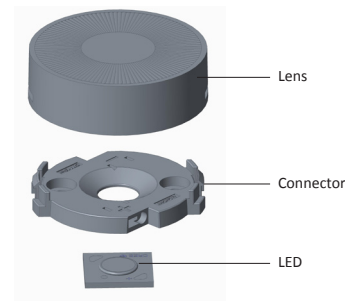

Dimensions

Part Number	Diameter	Height
LL01CR-CHQxxL02	Ø35	10.5

*All dimensions are in millimeters.

Packaging Details (SPQ)

Accessories

- Available with Connector
LL01A00CSLB2 / LL01A00CWIB2 / LL01A00CJOB2
- Available with Solder-Free Connector
LL01A00CWFB2 / LL01A00CXTB2
LL01A00CWGB2 / LL01A00CXPB2

Mechanical Specification

*All dimensions are in millimeters.

Lens Dimension

LL01CR-CHQ××L02

Solder-Free Connector Dimension

LL01A00CWFB2 (Material: PBT 4815)
LL01A00CXTB2 (Material: CCP PBT 5815F-200)

Assembly Instruction

Part No LL01CR-CHQ××L02
Connector LL01A00CWFB2 / LL01A00CXTB2
LED CREE CXA1304

Fixing Method

Luminaire Accessories

Solder-Free Connector Dimension

LL01A00CWGB2 (Material: PBT 4815)
LL01A00CXPB2 (Material: PBT 5815F-200)

Assembly Instruction

Part No LL01CR-CHQ××L02
Connector LL01A00CWGB2 / LL01A00CXPB2
LED Citizen CLU700 / LUMINUS CXM-6

Fixing Method

Luminaire Accessories

Connector Dimension

LL01A00CSLB2 (Material: PBT 4815)
 LL01A00CWIB2 (Material: PBT 4115)
 LL01A00CXOB2 (Material: CCP PBT 5815F-20)