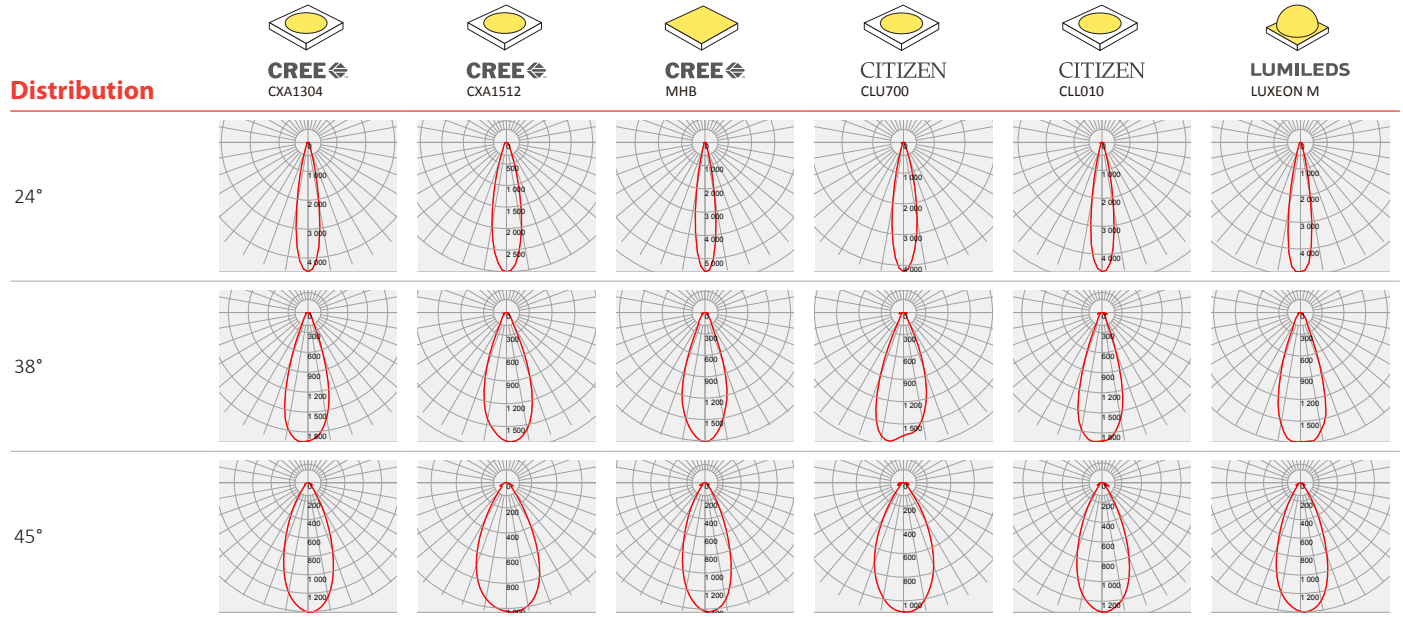

Photometric Distribution