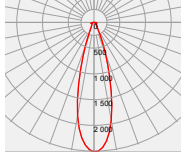

Assembly Instruction

Fixing Method

Part No LL01CR-CHQxxL02
 LED Xicato XTM-9mm

Photometric Distribution

Photometric Distribution

XICATO
XTM 9mm

Distribution

24°