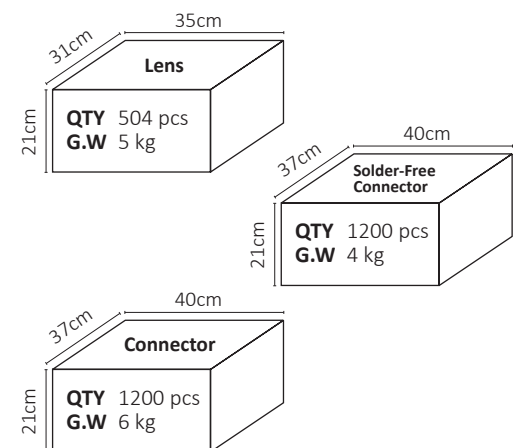

Dimensions

Part Number	Diameter	Height
LL01CR-CHQxxL02	Ø35	10.5

*All dimensions are in millimeters.

Packaging Details (SPQ)

Accessories

- Available with Connector
LL01A00CSLB2 / LL01A00CWIB2 / LL01A00CJOB2
- Available with Solder-Free Connector
LL01A00CWFB2 / LL01A00CXTB2
LL01A00CWGB2 / LL01A00CXPB2

Mechanical Specification

*All dimensions are in millimeters.

Lens Dimension

LL01CR-CHQ××L02

Solder-Free Connector Dimension

LL01A00CWFB2 (Material: PBT 4815)
LL01A00CXTB2 (Material: CCP PBT 5815F-200)

Assembly Instruction