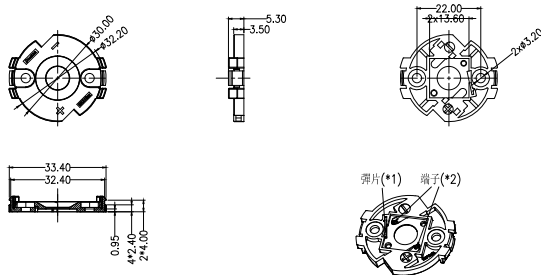

Dimensions

Part Number	Diameter	Height
LL01CR-CHQxxL02	Ø35	10.5

*All dimensions are in millimeters.

Packaging Details (SPQ)

Accessories

- Available with Connector
LL01A00CSLB2 / LL01A00CWIB2 / LL01A00CJOB2
- Available with Solder-Free Connector
LL01A00CWFB2 / LL01A00CXTB2
LL01A00CWGB2 / LL01A00CXPB2

Mechanical Specification

*All dimensions are in millimeters.

Lens Dimension

LL01CR-CHQ××L02

Solder-Free Connector Dimension

LL01A00CWFB2 (Material: PBT 4815)
LL01A00CXTB2 (Material: CCP PBT 5815F-200)

Assembly Instruction

Part No LL01CR-CHQ××L02
Connector LL01A00CWFB2 / LL01A00CXTB2
LED CREE CXA1304

Fixing Method

Luminaire Accessories

Solder-Free Connector Dimension

LL01A00CWGB2 (Material: PBT 4815)
LL01A00CXPB2 (Material: PBT 5815F-200)