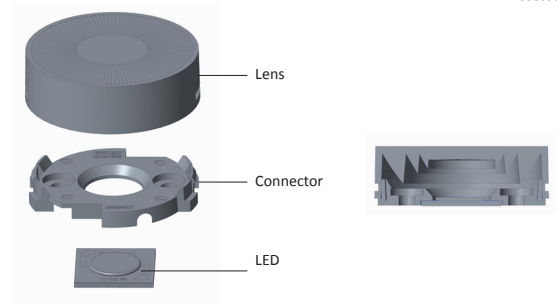

Part No LL01CR-CHQ××L02
Connector LL01A00CWFB2 / LL01A00CXTB2
LED CREE CXA1304

Fixing Method

Luminaire Accessories

Solder-Free Connector Dimension

LL01A00CWGB2 (Material: PBT 4815)
LL01A00CXPB2 (Material: PBT 5815F-200)

Assembly Instruction

Part No LL01CR-CHQ××L02
Connector LL01A00CWGB2 / LL01A00CXPB2
LED Citizen CLU700 / LUMINUS CXM-6

Fixing Method

Luminaire Accessories

Connector Dimension

LL01A00CSLB2 (Material: PBT 4815)
 LL01A00CWIB2 (Material: PBT 4115)
 LL01A00CXOB2 (Material: CCP PBT 5815F-20)

Assembly Instruction

Fixing Method

Part No LL01CR-CHQxxL02
 Connector LL01A00CSLB2 / LL01A00CWIB2 / LL01A00CXOB2
 LED CREE CXA1512

Assembly Instruction

Fixing Method

Part No LL01CR-CHQxxL02
 LED TOYONIA M10-H-30H / M05-H-30J1
 LUMILEDS LUXEON M