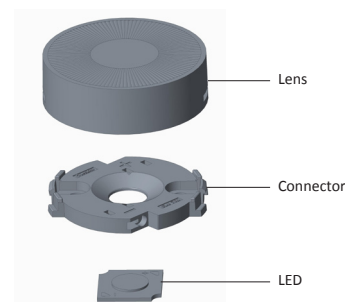

Dimensions

Part Number	Diameter	Height
LL01CR-CHQxxL02	Ø35	10.5

*All dimensions are in millimeters.

Packaging Details (SPQ)

Accessories

- Available with Connector
LL01A00CSLB2 / LL01A00CWIB2 / LL01A00CJOB2
- Available with Solder-Free Connector
LL01A00CWFB2 / LL01A00CXTB2
LL01A00CWGB2 / LL01A00CXPB2

Mechanical Specification

*All dimensions are in millimeters.

Lens Dimension

LL01CR-CHQ××L02

Solder-Free Connector Dimension

LL01A00CWFB2 (Material: PBT 4815)
LL01A00CXTB2 (Material: CCP PBT 5815F-200)

Assembly Instruction

Part No LL01CR-CHQ××L02
Connector LL01A00CWFB2 / LL01A00CXTB2
LED CREE CXA1304

Fixing Method

Luminaire Accessories

Solder-Free Connector Dimension

LL01A00CWGB2 (Material: PBT 4815)
LL01A00CXPB2 (Material: PBT 5815F-200)

Assembly Instruction

Part No LL01CR-CHQ××L02
Connector LL01A00CWGB2 / LL01A00CXPB2
LED Citizen CLU700 / LUMINUS CXM-6

Fixing Method

Luminaire Accessories

Connector Dimension

LL01A00CSLB2 (Material: PBT 4815)
 LL01A00CWIB2 (Material: PBT 4115)
 LL01A00CXOB2 (Material: CCP PBT 5815F-20)