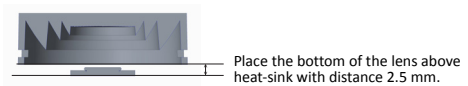

Assembly Instruction

Fixing Method

Part No LL01CR-CHQxxL02
LED CITIZEN CLL010
LUMILEDS Luxeon L2C5-1202E0600
LUMILEDS Luxeon L2C5-1203x0900