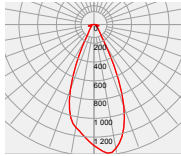

Photometric Distribution

XICATO
XTM 9mm

Distribution

24°

38°

45°