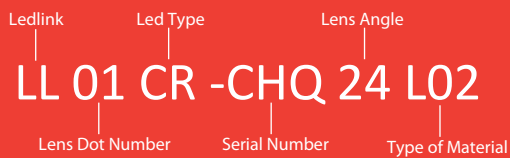

Product Nomenclature

Ledlink Optics, Inc Taiwan HQ

15F, No.655, Bannan Rd., Chung-Ho Dist.,
New Taipei City, Taiwan 235

Ledlink Optics (Dongguan) Co., Ltd Dongguan Factory

No.5, TianKeng Industrial Dist., HengLiTown, DongGuan City,
GuangDong Province, China 523478

Ledlink Optics (Yangzhou) Co., Ltd Yangzhou Factory

No.180, LinJiang Rd., YangZhou City, Jiangsu Province, China 225009

www.ledlink-optics.com

service@ledlink-optics.com