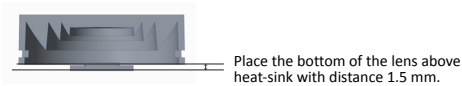

Assembly Instruction

Fixing Method

Part No LL01CR-CHQxxL02
 Connector LL01A00CSLB2 / LL01A00CWIB2 / LL01A00CXOB2
 LED CREE CXA1512

Assembly Instruction

Fixing Method

Part No LL01CR-CHQxxL02
 LED TOYONIA M10-H-30H / M05-H-30J1
 LUMILEDS LUXEON M