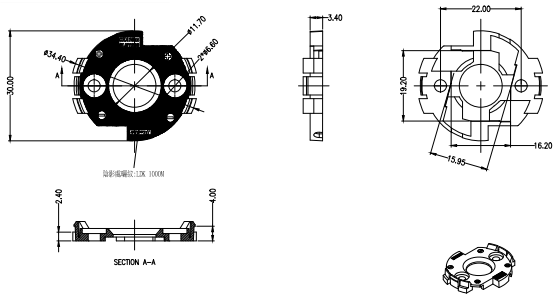

Dimensions

Part Number	Diameter	Height
LL01CR-CHQxxL02	Ø35	10.5

*All dimensions are in millimeters.

Packaging Details (SPQ)

Accessories

- Available with Connector
LL01A00CSLB2 / LL01A00CWIB2 / LL01A00CJOB2
- Available with Solder-Free Connector
LL01A00CWFB2 / LL01A00CXTB2
LL01A00CWGB2 / LL01A00CXPB2

Mechanical Specification

*All dimensions are in millimeters.

Lens Dimension

LL01CR-CHQ××L02

Solder-Free Connector Dimension

LL01A00CWFB2 (Material: PBT 4815)
LL01A00CXTB2 (Material: CCP PBT 5815F-200)

Assembly Instruction

Part No LL01CR-CHQ××L02
Connector LL01A00CWFB2 / LL01A00CXTB2
LED CREE CXA1304

Fixing Method

Luminaire Accessories

Solder-Free Connector Dimension

LL01A00CWGB2 (Material: PBT 4815)
LL01A00CXPB2 (Material: PBT 5815F-200)

Assembly Instruction

Part No LL01CR-CHQ××L02
Connector LL01A00CWGB2 / LL01A00CXPB2
LED Citizen CLU700 / LUMINUS CXM-6

Fixing Method

Luminaire Accessories

Connector Dimension

LL01A00CSLB2 (Material: PBT 4815)
 LL01A00CWIB2 (Material: PBT 4115)
 LL01A00CXOB2 (Material: CCP PBT 5815F-20)