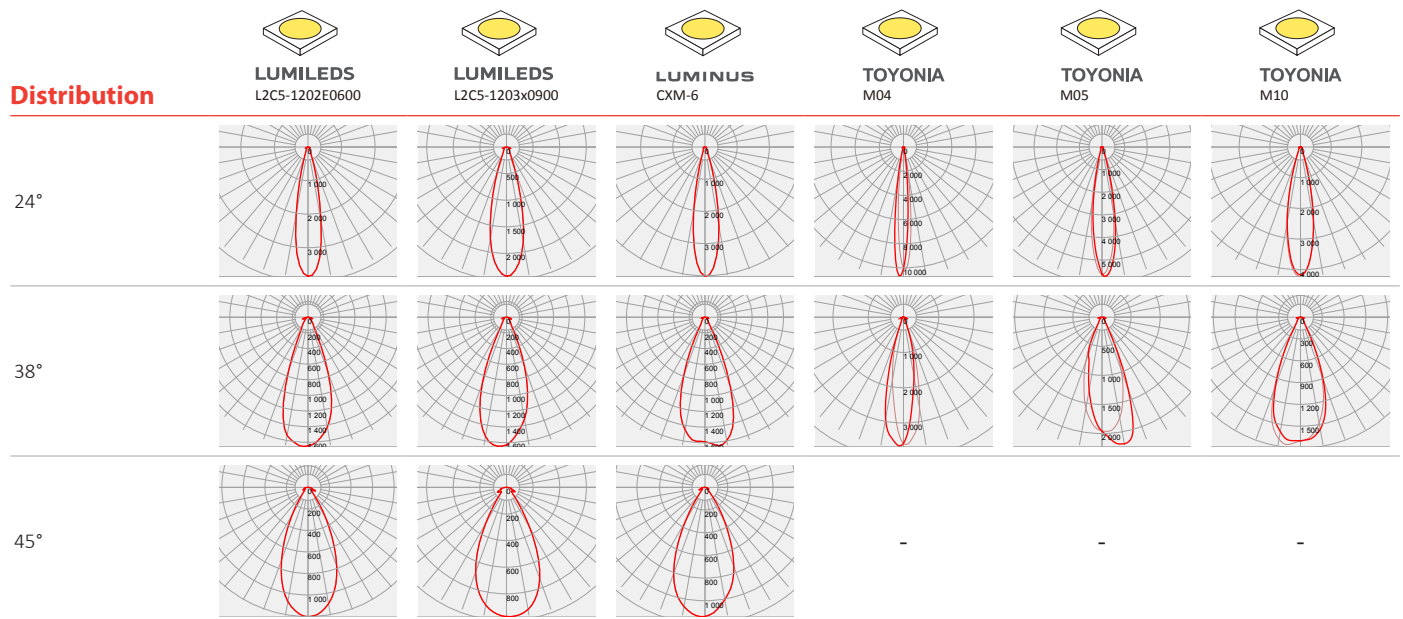

Photometric Distribution