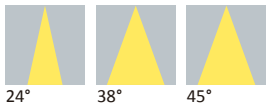

LL01CR-CHQxxL02

Available Distribution