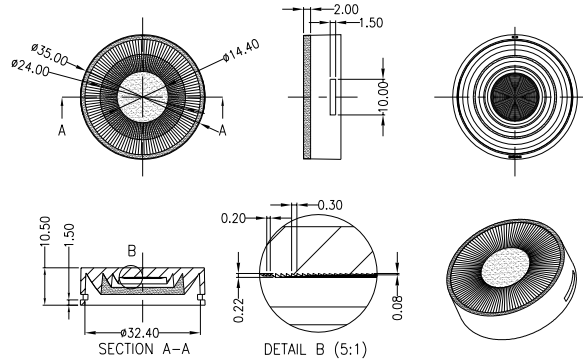

Dimensions

Part Number	Diameter	Height
LL01CR-CHQxxL02	Ø35	10.5

*All dimensions are in millimeters.

Packaging Details (SPQ)

Accessories

- Available with Connector
LL01A00CSLB2 / LL01A00CWIB2 / LL01A00CJOB2
- Available with Solder-Free Connector
LL01A00CWFB2 / LL01A00CXTB2
LL01A00CWGB2 / LL01A00CXPB2

Mechanical Specification

*All dimensions are in millimeters.

Lens Dimension

LL01CR-CHQ××L02

Solder-Free Connector Dimension

LL01A00CWFB2 (Material: PBT 4815)
LL01A00CXTB2 (Material: CCP PBT 5815F-200)

Assembly Instruction

Part No LL01CR-CHQ××L02
Connector LL01A00CWFB2 / LL01A00CXTB2
LED CREE CXA1304

Fixing Method

Luminaire Accessories

Solder-Free Connector Dimension

LL01A00CWGB2 (Material: PBT 4815)
LL01A00CXPB2 (Material: PBT 5815F-200)