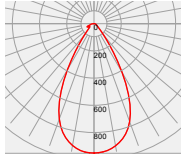

Assembly Instruction

Fixing Method

Part No LL01CR-CHQxxL02
 LED Xicato XTM-9mm

Photometric Distribution

Photometric Distribution

XICATO
XTM 9mm

Distribution

24°

38°

45°

Details by LED

Part No	Connector	LED Package Size	LED
LL01CR-CHQ××L02	-	LES Ø2.8~9	 CREE MHB CITIZEN CLL010 LUMILEDS L2CS-1202E0600 LUMILEDS L2CS-1203x0900 LUMILEDS LUXEON M TOYONIA M04 TOYONIA M05 TOYONIA M10 XICATO XTM 9mm
	  LL01A00CWFB2 LL01A00XTB2	LES Ø6	 CREE CXA1304
	  LL01A00CWGB2 LL01A00XPB2	LES Ø6~7.8	 CITIZEN CLU700 LUMINUS CXM-6
	 LL01A00CSLB2 LL01A00CWIB2 LL01A00CXOB2	LES Ø9	 CREE CXA1512